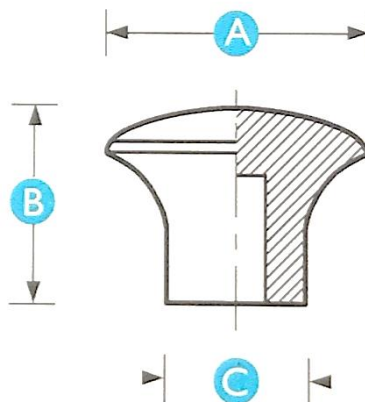

GW-7 Female Duroplast Mini-Button Knob

Material

- Body: Duroplast, gloss black
- Thread: Moulded clearance bore

Part No.	A	B	C	Bore Size
GW-7-2	22	20	12	M6
GW-7-7	27		14	

GW-77SF Self-Fixing Duroplast Mini-Button Knob

Features

- Simple knock-on assembly onto plain shaft
- To fit 6 mm shaft diameter

Material

- Body: Duroplast, gloss black

Part No.	A	B	C
GW-77SF	27	20	14