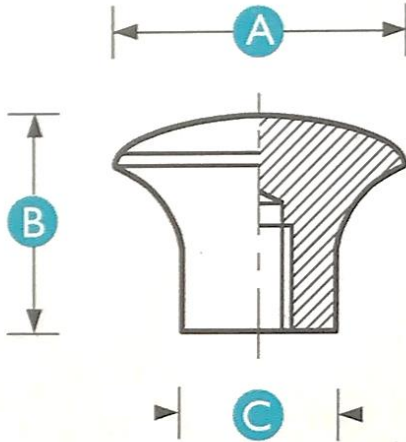

GW-7 Female Duroplast Mini-Button Knob

Material

- Body: Duroplast, gloss black
- Thread: Moulded clearance bore

Part No.	A	B	C	Bore Size
GW-7-2	22	20	12	M6
GW-7-7	27		14	

GW-77SF Self-Fixing Duroplast Mini-Button Knob

Features

- Simple knock-on assembly onto plain shaft
- To fit 6 mm shaft diameter

Material

- Body: Duroplast, gloss black

Part No.	A	B	C
GW-77SF	27	20	14